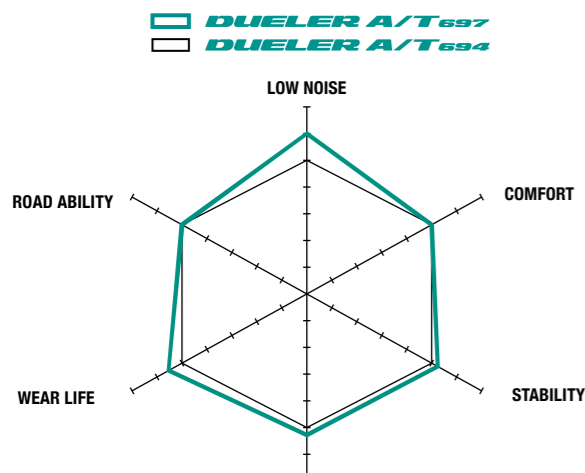

SMOOTH RIDE & LOW ROAD NOISE

Optimised tread design dampens road noise and vibrations to deliver a smooth quiet ride.

RIM	ASPECT RATIO	TYRE SIZE	LI/SS	PR	TYPE		
18	60	T255/60R18	117S	-	OWT		
		T265/60R18	114S	8P	OWT		
		T285/60R18	118S	8P	OWT		
		T275/65R18	123S	-	OWT		
		T265/70R18	124R	-	OWT		
		T285/75R18	128S	-	OWT		
	17	65	T245/65R17	117R	10	OWT	
			T255/65R17	114S	8P	OWT	
			T265/65R17	116S	8P	OWT	
			T275/65R17	118S	8P	OWT	
			T285/65R17	120S	8P	OWT	
			T225/70R17	110S	8P	OWT	
70		T265/70R17	121S	10	OWT		
		T285/70R17	121S	10	OWT		
		T245/75R17	121S	-	OWT		
		16	65	T215/65R16	106S	-	OWT
				T235/70R16	110S	8P	OWT
				T245/70R16	113S	8P	OWT
T255/70R16	115S			8P	OWT		
T265/70R16	117S			8P	OWT		
T225/75R16	115R			10	OWT		
75	T245/75R16		114S	8P	OWT		
	T265/75R16		112S	6P	OWT		
	T265/75R16		123S	10	OWT		
	T285/75R16		116R	6P	OWT		
	T285/75R16		126R	10	OWT		
	T235/85R16		120R	10	OWT		
15	70	T225/70R15	112S	-	OWT		
		T255/70R15	112S	-	OWT		
		T225/75R15	110S	-	OWT		
		T235/75R15	110S	8P	OWT		
		T30X9.5R15	104S	6P	OWT		
		T31X10.5R15	109S	6P	OWT		
	-	T27X8.5R14	095S	6P	T		

A/T 697 Passenger Construction

RIM	ASPECT RATIO	TYRE SIZE	LI/SS	PR	TYPE		
18	60	265/60R18	110T	-	RBT		
		285/60R18	116T	-	RBT		
		265/60R18	114S	8	OWT		
		285/60R18	118S	8	RBT		
	17	60	215/60R17	096S	-	RBT	
			225/60R17	099H	-	RBT	
			65	225/65R17	102S	-	OWT
				235/65R17	108T	XL	OWT
		245/65R17		111T	XL	OWT	
		255/65R17		110T	-	OWT	
		265/65R17		112S	-	OWT	
		265/65R17		112T	-	RBT	
275/65R17		115T		-	OWT		
285/65R17		116T		-	OWT		
245/65R17		117R		-	RBT		
255/65R17		114S		8	RBT		
265/65R17		116S		8	OWT		
275/65R17		118S		8	OWT		
70		285/65R17	120S	8	OWT		
		225/70R17	108S	XL	RBT		
		265/70R17	115S	-	OWT		
		225/70R17	110S	8	OWT		
		245/70R17	114S	8	OWT		
		265/70R17	118S	8	OWT		
		285/70R17	121S	8	OWT		
		T265/70R17	121R	-	OWT		
16C		65	215/65R16C	106S	-	RBT	
			215/70R16C	108S	-	OWT	
	225/95R16C		118S	-	RBT		
	-	205R16C	110S	8	RBT		
		16	60	235/60R16	100H	-	RBT
				215/70R16	100S	-	OWT
				215/70R16	100S	-	RBT
				225/70R16	103S	-	OWT
				235/70R16	106T	-	RBT
				245/70R16	107S	-	OWT
			70	245/70R16	111S	XL	OWT
				255/70R16	111S	-	OWT
265/70R16	112S			-	OWT		
265/70R16	112T			-	RBT		
275/70R16	114S			-	OWT		
235/70R16	110S			8	RBT		
14	-	245/70R16	118R	E	RBT		

RIM	ASPECT RATIO	TYRE SIZE	LI/SS	PR	TYPE		
16	60	245/70R16	113S	8	OWT		
		255/70R16	115S	8	RBT		
		265/70R16	117S	8	RBT		
		275/70R16	119S	8	RBT		
	75	265/75R16	116S	-	RBT		
		225/75R16	103S	6	OWT		
		225/75R16	115R	10	OWT		
		245/75R16	108S	6	OWT		
		245/75R16	114S	8	RBT		
		265/75R16	112S	6	OWT		
		265/75R16	123R	10	OWT		
		285/75R16	116R	6	OWT		
285/75R16		122R	8	OWT			
85		235/85R16	114R	8	OWT		
		235/85R16	120R	10	OWT		
		-	205R16	112S	8	RBT	
	750R16		112N	8	RBT		
15C	70	205/70R15C	106S	-	OWT		
		225/70R15C	109S	-	OWT		
		225/70R15C	112S	-	RBT		
		255/70R15C	112S	-	RBT		
	75	225/75R15C	110S	-	OWT		
		80	215/80R15C	111S	-	RBT	
			-	215R15C	113R	8	RBT
		15	70	205/70R15	096S	-	RBT
	235/70R15			103S	-	OWT	
	235/70R15			107S	XL	OWT	
	265/70R15			112T	-	OWT	
	75		235/75R15	105S	-	OWT	
215/75R15			100S	6	OWT		
235/75R15			104S	6	OWT		
235/75R15			110S	8	RBT		
P225/75R15			102S	-	OWT		
P235/75R15			105S	-	RBT		
80			215/80R15	102T	-	OWT	
			-	31X10.5R15	109S	6	OWT
31X10.5R15	109S	6		RBT			

P: P-Metric size standard
C: Commercial size standard
XL: Extra Load Reinforced Load Index
PR: Ply Rating
OWT: Outlined White Lettering on Sidewall
RBT: Raised Black Lettering on Sidewall