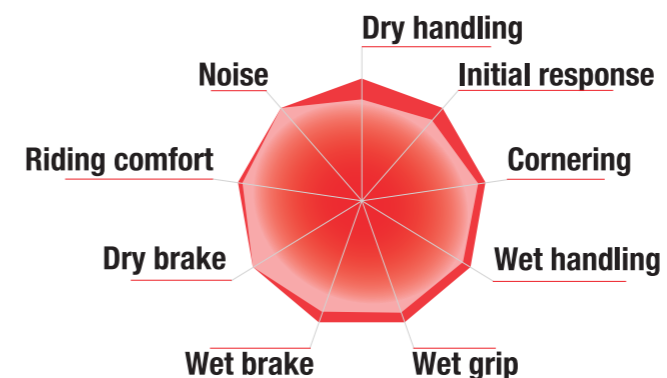

REINFORCEMENT TECHNOLOGY

The combination of high-performance steel reinforcement and the new hybrid crown reinforcement delivers superb handling and stability performance at high speeds.

SPORTY PROFILE SHAPE

An extra-wide profile maximises the contact area with the road. This in turn results in enhanced grip and maximum dry performance.

ASYMMETRIC WALL ANGLE

By reinforcing the tyre's lateral stiffness, block deformation and excessive movements are reduced during cornering.

RIB AND VOID DISTRIBUTION

Beyond promoting excellent water evacuation, it has also been optimised for maximum cornering ability around sharp bends.

INNOVATIVE 3D SIPES

Shear stiffness provided by the 3-dimensional sipes translates into better braking potential while preventing wear from abrasion.