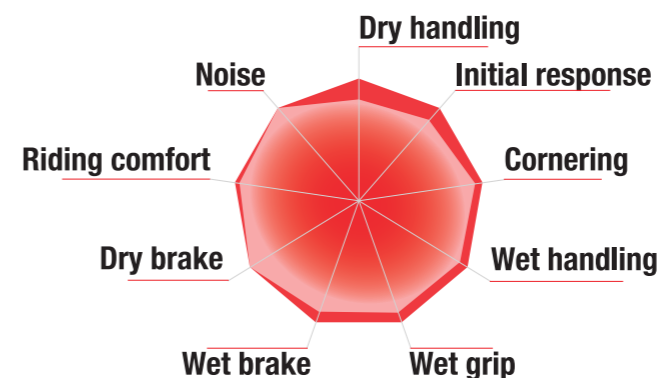

REINFORCEMENT TECHNOLOGY

The combination of high-performance steel reinforcement and the new hybrid crown reinforcement delivers superb handling and stability performance at high speeds.

SPORTY PROFILE SHAPE

An extra-wide profile maximises the contact area with the road. This in turn results in enhanced grip and maximum dry performance.

ASYMMETRIC WALL ANGLE

By reinforcing the tyre's lateral stiffness, block deformation and excessive movements are reduced during cornering.

RIB AND VOID DISTRIBUTION

Beyond promoting excellent water evacuation, it has also been optimised for maximum cornering ability around sharp bends.

INNOVATIVE 3D SIPES

Shear stiffness provided by the 3-dimensional sipes translates into better braking potential while preventing wear from abrasion.